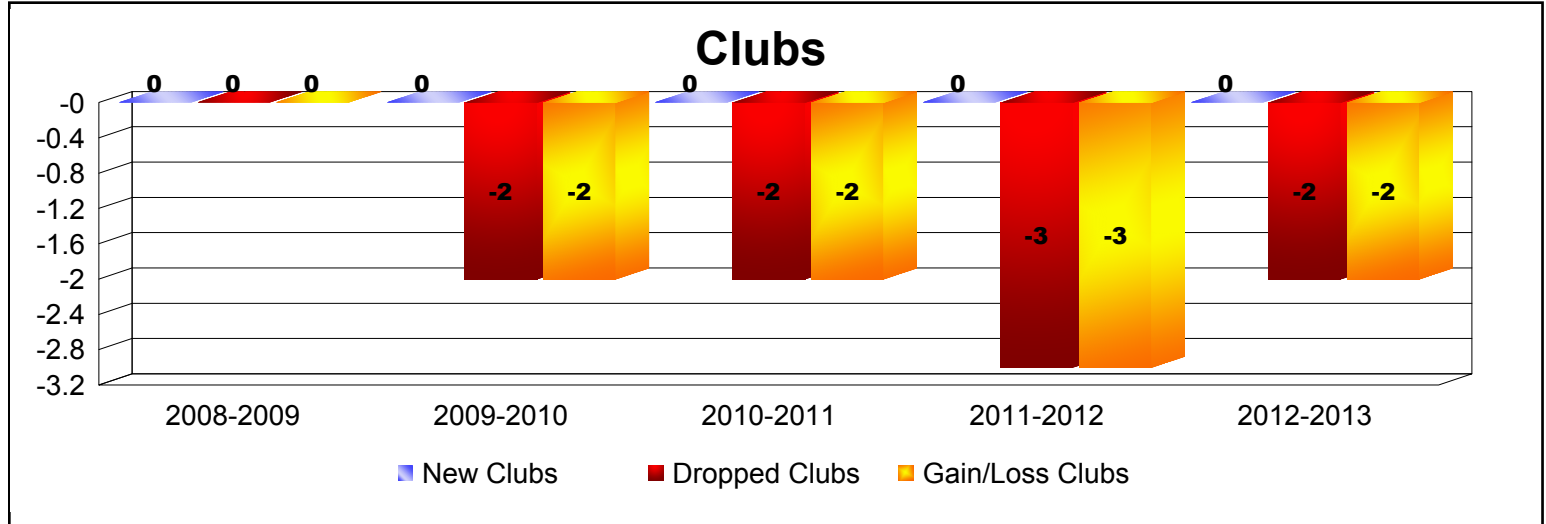

Year	New Clubs	Dropped Clubs	Gain/Loss Clubs	New Members	Charter Members	Reinstate Members	Transfer Members	Total Member Added	Total Members Dropped	Gain/Loss Members
2008-2009	0	0	0	124	0	7	4	135	-185	-50
2009-2010	0	-2	-2	103	0	9	18	130	-211	-81
2010-2011	0	-2	-2	102	0	4	8	114	-141	-27
2011-2012	0	-3	-3	83	0	3	4	90	-195	-105
2012-2013	0	-2	-2	90	3	8	8	109	-152	-43
Average	0	-2	-2	100	1	6	8	116	-177	-61

Year	New Clubs	Dropped Clubs	Gain/Loss Clubs	New Members	Charter Members	Reinstate Members	Transfer Members	Total Member Added	Total Members Dropped	Gain/Loss Members
2008-2009	0	0	0	26	0	0	0	26	-23	3
2009-2010	0	0	0	8	0	0	0	8	-12	-4
2010-2011	1	0	1	14	31	0	2	47	-17	30
2011-2012	0	0	0	14	0	1	0	15	-15	0
2012-2013	0	-1	-1	20	0	0	2	22	-49	-27
Average	0	0	0	16	6	0	1	24	-23	0