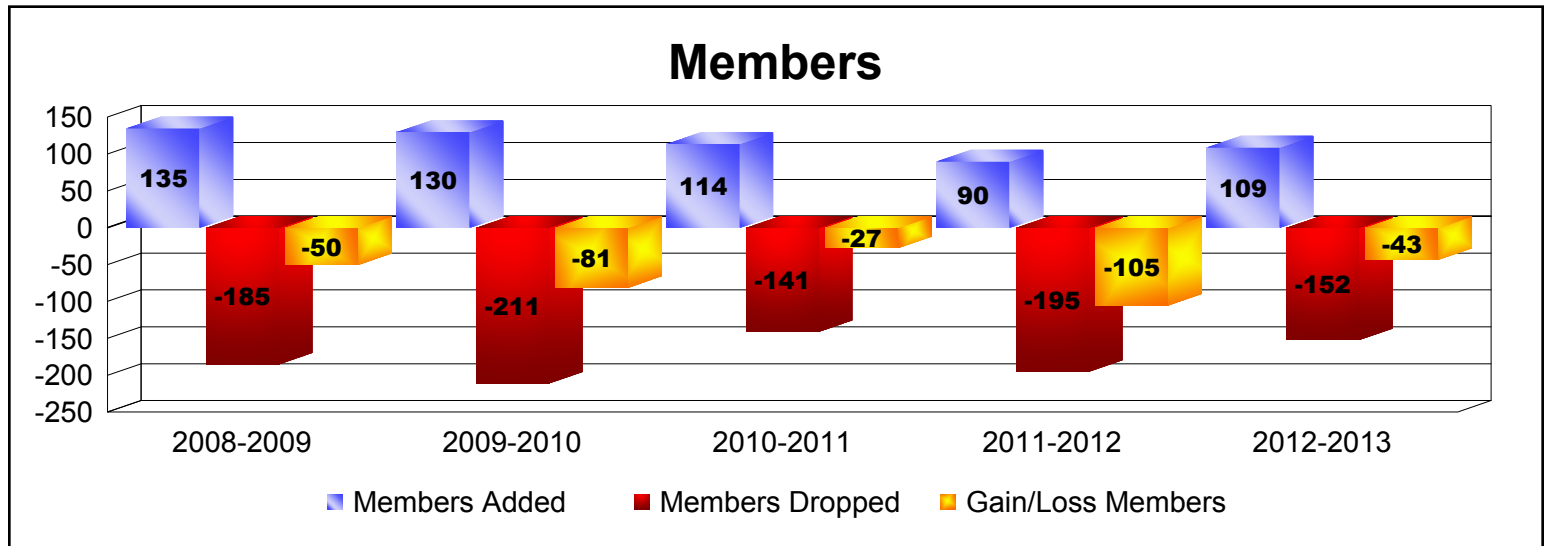

Year	New Clubs	Dropped Clubs	Gain/Loss Clubs	New Members	Charter Members	Reinstate Members	Transfer Members	Total Member Added	Total Members Dropped	Gain/Loss Members
2008-2009	0	0	0	124	0	7	4	135	-185	-50
2009-2010	0	-2	-2	103	0	9	18	130	-211	-81
2010-2011	0	-2	-2	102	0	4	8	114	-141	-27
2011-2012	0	-3	-3	83	0	3	4	90	-195	-105
2012-2013	0	-2	-2	90	3	8	8	109	-152	-43
Average	0	-2	-2	100	1	6	8	116	-177	-61

Year	New Clubs	Dropped Clubs	Gain/Loss Clubs	New Members	Charter Members	Reinstate Members	Transfer Members	Total Member Added	Total Members Dropped	Gain/Loss Members
2008-2009	0	0	0	26	0	0	0	26	-23	3
2009-2010	0	0	0	8	0	0	0	8	-12	-4
2010-2011	1	0	1	14	31	0	2	47	-17	30
2011-2012	0	0	0	14	0	1	0	15	-15	0
2012-2013	0	-1	-1	20	0	0	2	22	-49	-27
Average	0	0	0	16	6	0	1	24	-23	0