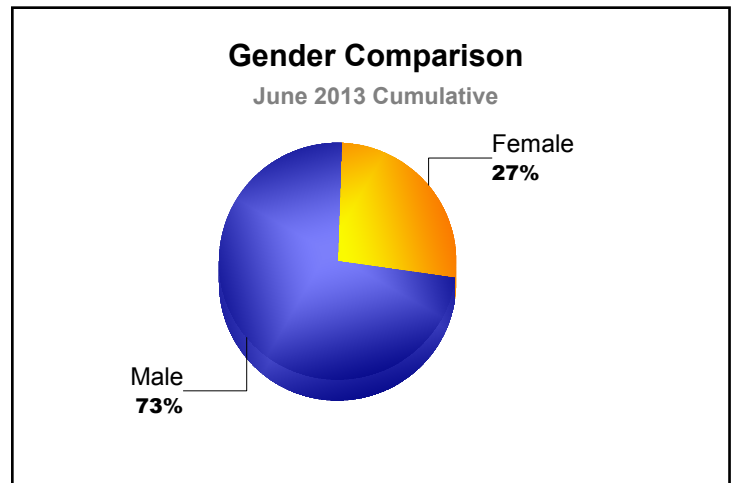

Year	New Clubs	Dropped Clubs	Gain/Loss Clubs	New Members	Charter Members	Reinstate Members	Transfer Members	Total Member Added	Total Members Dropped	Gain/Loss Members
2008-2009	0	0	0	124	0	7	4	135	-185	-50
2009-2010	0	-2	-2	103	0	9	18	130	-211	-81
2010-2011	0	-2	-2	102	0	4	8	114	-141	-27
2011-2012	0	-3	-3	83	0	3	4	90	-195	-105
2012-2013	0	-2	-2	90	3	8	8	109	-152	-43
Average	0	-2	-2	100	1	6	8	116	-177	-61