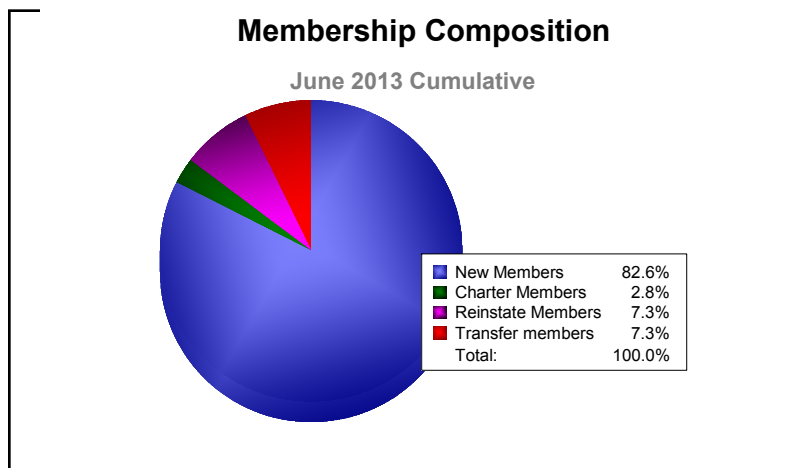

Year	New Clubs	Dropped Clubs	Gain/Loss Clubs	New Members	Charter Members	Reinstate Members	Transfer Members	Total Member Added	Total Members Dropped	Gain/Loss Members
2008-2009	0	0	0	124	0	7	4	135	-185	-50
2009-2010	0	-2	-2	103	0	9	18	130	-211	-81
2010-2011	0	-2	-2	102	0	4	8	114	-141	-27
2011-2012	0	-3	-3	83	0	3	4	90	-195	-105
2012-2013	0	-2	-2	90	3	8	8	109	-152	-43
Average	0	-2	-2	100	1	6	8	116	-177	-61